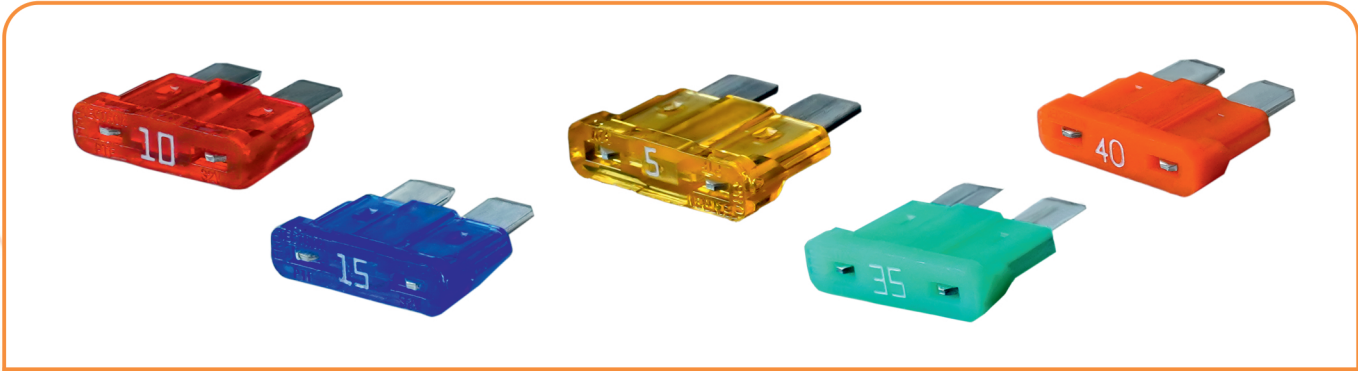

BATTERY TERMINAL FANTOM SUPER DLX 800

Part No. FEA800

Pri Box: 12 N
Sec Box: 120 N

BATTERY TERMINAL TATA ACE

Part No. -VE BTTAN
+VE BTTAP

Pri Box: 12 N
Sec Box: 120 N

BATTERY TERMINAL ANGLE 900 HEAVY DUTY

Part No. +VE & -VE AHD900
+VE AHD900P

Pri Box: 12 N
Sec Box: 120 N

BATTERY TERMINAL MARUTI LUCAS 350 + 2

Part No. ML350+2

Pri Box: 12 N
Sec Box: 120 N

BATTERY TERMINAL SWIFT/ INNOVA

Part No. -VE&+VE BTSI
+VE BTSIP

Pri Box: 12 N
Sec Box: 120 N

BATTERY TERMINAL SWIFT PETROL

Part No. -VE&+VE BTSP
+VE BTSP

Pri Box: 12 N
Sec Box: 120 N

BLADE FUSE

AMPS	5	7.5	10	15	20	25	30	35	40
PART NO	FB5	FB7.5	FB10	FB15	FB20	FB25	FB30	FB35	FB40

Pri Box: 25 N
Sec Box: 250 N

FUSE 3.15A 20MM

Part No. F3.15A

Pri Box: 1N
Sec Box: 10 N

2 POLE FEMALE WITH 40A SLOW BLOW FUSE

Part No. 2F640A

Pri Box: 1N
Sec Box: 10 N