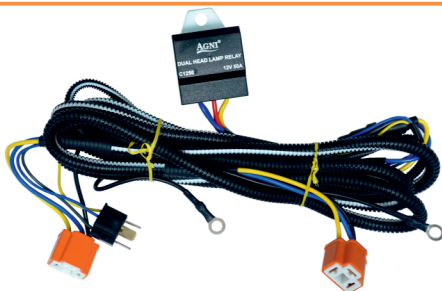

12V  
Part No. EC1280K

Pri Box: 1N  
Sec Box: 10 N

**HLR WIRING KIT CERAMIC 50 AMPS**

12V  
Part No. C1250K

Pri Box: 1N  
Sec Box: 10 N

**HLR WIRING KIT CERAMIC 80 AMPS**

12V  
Part No. C1280K

Pri Box: 1N  
Sec Box: 10 N