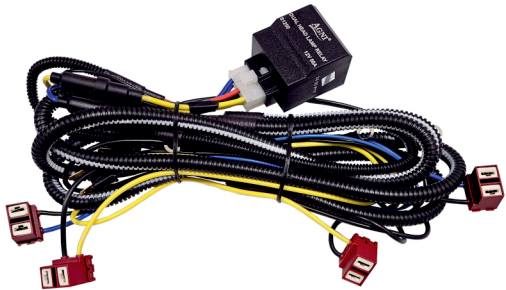

HLR WIRING KIT H7/H7 50 AMPS
12V
Part No. S1250H7/H7

Pri Box: 1N
Sec Box: 10 N