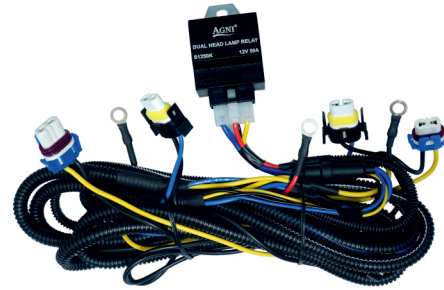

Pri Box: 1N
Sec Box: 10 N

**HLR WIRING KIT H1/H7 50 AMPS**  
12V  
Part No. S1250H1/H7

Pri Box: 1N
Sec Box: 10 N

**HLR WIRING KIT H7/H7 50 AMPS**  
12V  
Part No. S1250H7/H7

Pri Box: 1N
Sec Box: 10 N

**HLR WIRING KIT HB3 H11/H8 50 AMPS (INNOVA)**  
12V  
Part No. S1250HB3H11/H8