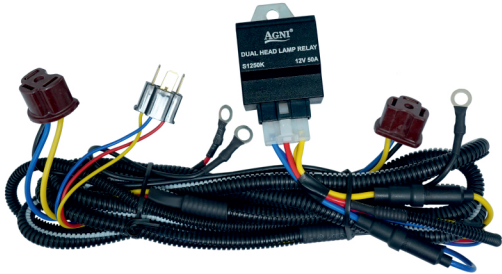

**HLR WIRING KIT CERAMIC 30 AMPS**  
12V  
Part No. S1230K

Pri Box: 1N
Sec Box: 10 N

**HLR WIRING KIT CERAMIC 50 AMPS**  
12V 24V  
Part No. S1250K S2450K

Pri Box: 1N
Sec Box: 10 N

**HLR WIRING KIT BAKELITE 50 AMPS**  
12V  
Part No. S1250KB