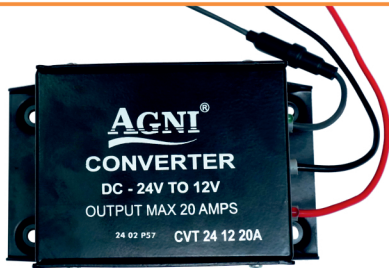

24V TO 12V CONVERTER 20 A
Part No. CVT241220

Pri Box: 1N
Sec Box: 10 N