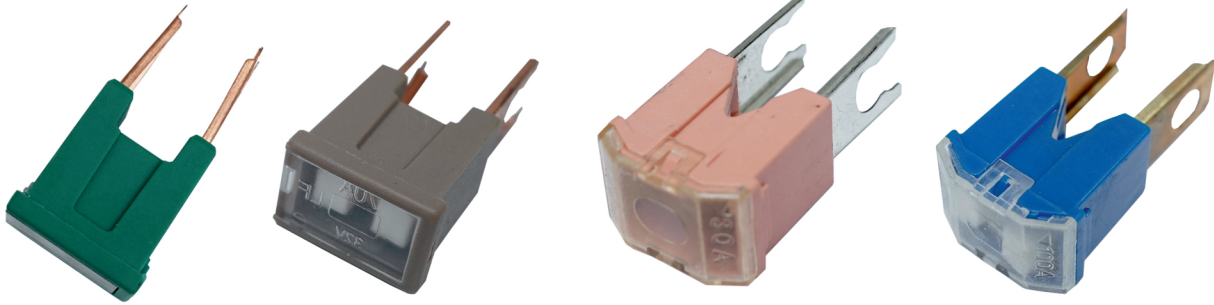

SLOW BLOW FUSE MALE

AMPS	30	40	70	80	100
PART NO	SBFM30	SBFM40	SBFM70	SBFM80	SBFM100

Pri Box: 12 N
Sec Box: 120 N