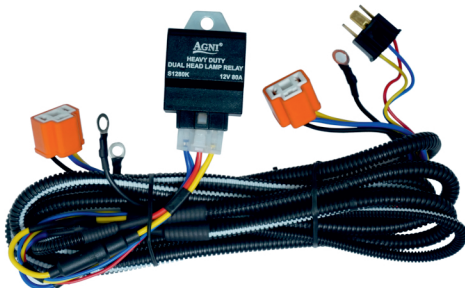

**HLR WIRING KIT CERAMIC 30 AMPS**  
12V  
Part No. S1230K

Pri Box: 1N
Sec Box: 10 N

**HLR WIRING KIT CERAMIC 50 AMPS**  
12V 24V  
Part No. S1250K S2450K

Pri Box: 1N
Sec Box: 10 N

**HLR WIRING KIT BAKELITE 50 AMPS**  
12V  
Part No. S1250KB

Pri Box: 1N
Sec Box: 10 N

**HLR WIRING KIT H1/H7 50 AMPS**  
12V  
Part No. S1250H1/H7

Pri Box: 1N
Sec Box: 10 N

**HLR WIRING KIT H7/H7 50 AMPS**  
12V  
Part No. S1250H7/H7

Pri Box: 1N
Sec Box: 10 N

**HLR WIRING KIT HB3 H11/H8 50 AMPS (INNOVA)**  
12V  
Part No. S1250HB3H11/H8

Pri Box: 1N
Sec Box: 10 N

**HLR WIRING KIT CERAMIC 80 AMPS**  
12V 24V  
Part No. S1280K S2480K

Pri Box: 1N
Sec Box: 10 N

**HLR WIRING KIT H1/H7 80 AMPS**  
12V  
Part No. S1280H1H7

Pri Box: 1N
Sec Box: 10 N