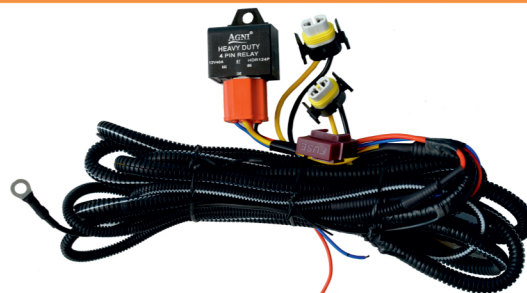

**MELODY WIRING KIT 2 WHEELER**

12V  
Part No. MK75W

Pri Box: 1N  
Sec Box: 10 N

**HEAD LIGHT WIRING KIT WITHOUT RELAY**

12V  
Part No. HLK

Pri Box: 1N  
Sec Box: 10 N

**FOG LAMP WIRING KIT 40 AMPS**

12V  
Part No. FW1240