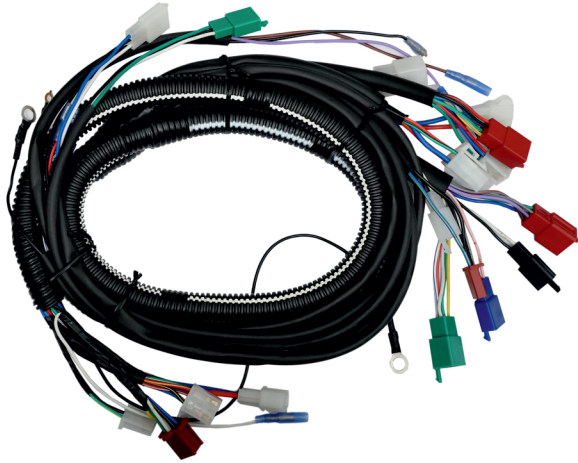

BAJAJ RE DIESEL 445 FRONT

Part No. BRDF

Pri Box: 1N
Sec Box: 10 N