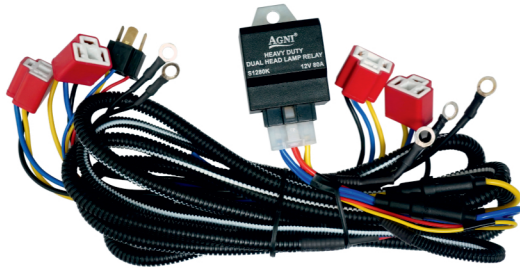

**HLR WIRING KIT H7/H7 80 AMPS**

12V  
Part No. S1280H7H7

Pri Box: 1N  
Sec Box: 10 N

**HLR WIRING KIT HB3 H11/H8 (INNOVA) 80 AMPS**

12V  
Part No. S1280HB3H11/H8

Pri Box: 1N  
Sec Box: 10 N

**HLR WIRING KIT EICHER CERAMIC 80 AMPS**

12V  
Part No. EC1280K

Pri Box: 1N  
Sec Box: 10 N

**HLR WIRING KIT CERAMIC 50 AMPS**

12V  
Part No. C1250K

Pri Box: 1N  
Sec Box: 10 N

**HLR WIRING KIT CERAMIC 80 AMPS**

12V  
Part No. C1280K

Pri Box: 1N  
Sec Box: 10 N