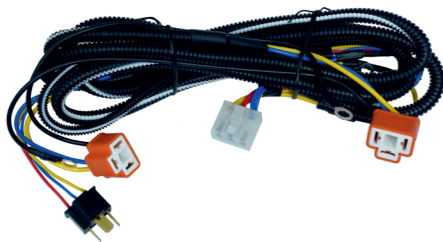

HEAD LIGHT WIRING KIT WITHOUT RELAY

12V
Part No. HLK

Pri Box: 1N
Sec Box: 10 N