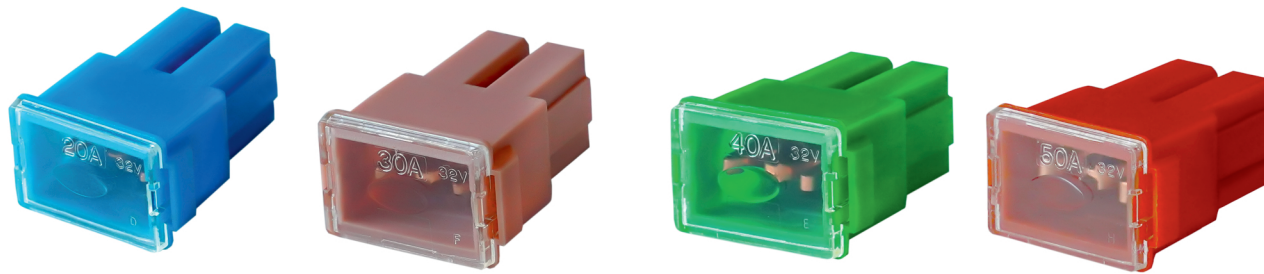

SLOW BLOW FUSE

AMPS	20	30	40	50	60	80	100
PART NO	SBF20	SBF30	SBF40	SBF50	SBF60	SBF80	SBF100

Pri Box: 12 N
Sec Box: 120 N