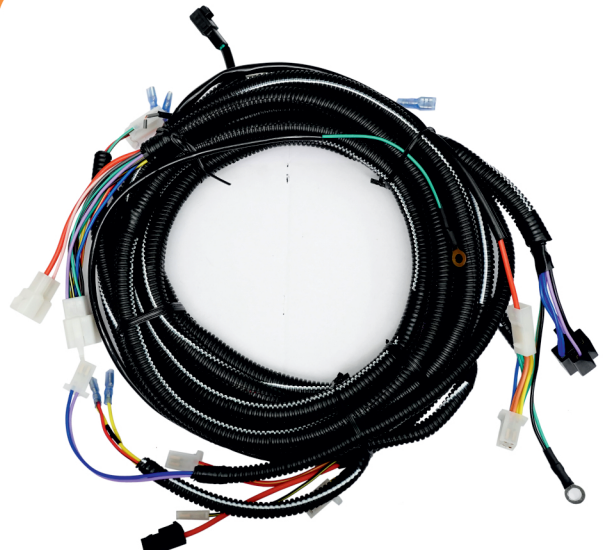

AD REAL 210-2017 BS-3

Part No. AD1017R

Pri Box: 1N
Sec Box: 10 N