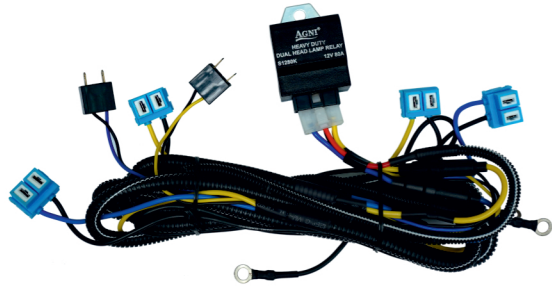

Pri Box: 1N
Sec Box: 10 N

**HLR WIRING KIT CERAMIC 80 AMPS**  
12V 24V  
Part No. S1280K S2480K

Pri Box: 1N
Sec Box: 10 N

**HLR WIRING KIT H1/H7 80 AMPS**  
12V  
Part No. S1280H1H7

Pri Box: 1N
Sec Box: 10 N

**HLR WIRING KIT H7/H7 80 AMPS**

12V  
Part No. S1280H7H7

Pri Box: 1N  
Sec Box: 10 N

**HLR WIRING KIT HB3 H11/H8 (INNOVA) 80 AMPS**

12V  
Part No. S1280HB3H11/H8

Pri Box: 1N  
Sec Box: 10 N

**HLR WIRING KIT EICHER CERAMIC 80 AMPS**