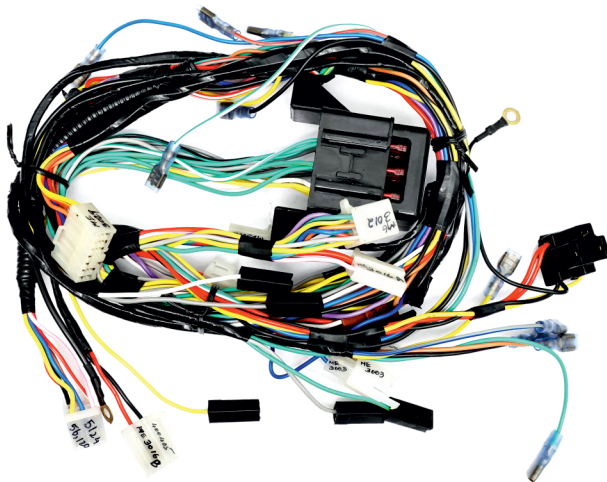

Pri Box: 1N  
Sec Box: 10 N

WIRING HARNESS

**BAJAJ RE DIESEL 445 FRONT**

Part No. BRDF

Pri Box: 1N  
Sec Box: 10 N

**BAJAJ RE DIESEL 445 MODEL REAR**

Part No. BRDR

Pri Box: 1N  
Sec Box: 10 N