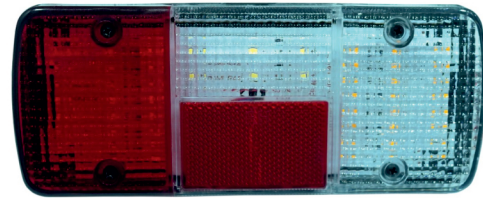

**ROOF LIGHT LED MINI WITH SWITCH**

Part No. 12V RLM12S | 24V RLM24S  
 Pri Box: 2 N  
 Sec Box: 10 N

LED LIGHT

**TAIL LIGHT APE**

12V LEFT	24V LEFT	12V RIGHT	24V RIGHT	Pri Box: 1N Sec Box: 10 N
Part No. TLAPE12L	TLAPE24L	TLAPE12R	TLAPE24R	