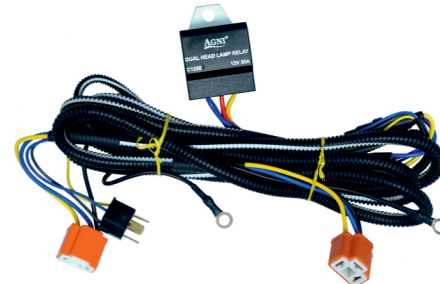

**HLR WIRING KIT H7/H7 80 AMPS**

12V  
Part No. S1280H7H7

Pri Box: 1N  
Sec Box: 10 N

**HLR WIRING KIT HB3 H11/H8 (INNOVA) 80 AMPS**

12V  
Part No. S1280HB3H11/H8

Pri Box: 1N  
Sec Box: 10 N

**HLR WIRING KIT EICHER CERAMIC 80 AMPS**

12V  
Part No. EC1280K

Pri Box: 1N  
Sec Box: 10 N

**HLR WIRING KIT CERAMIC 50 AMPS**

12V  
Part No. C1250K

Pri Box: 1N  
Sec Box: 10 N

**HLR WIRING KIT CERAMIC 80 AMPS**

12V  
Part No. C1280K

Pri Box: 1N  
Sec Box: 10 N