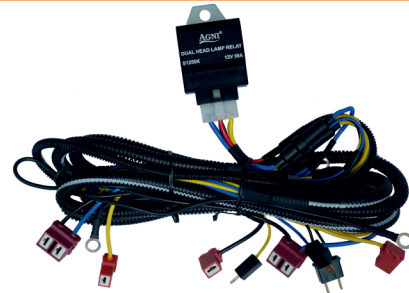

**HLR WIRING KIT CERAMIC 30 AMPS**  
12V  
Part No. S1230K

Pri Box: 1N
Sec Box: 10 N

**HLR WIRING KIT CERAMIC 50 AMPS**  
12V 24V  
Part No. S1250K S2450K

Pri Box: 1N
Sec Box: 10 N

**HLR WIRING KIT BAKELITE 50 AMPS**  
12V  
Part No. S1250KB

Pri Box: 1N
Sec Box: 10 N

**HLR WIRING KIT H1/H7 50 AMPS**  
12V  
Part No. S1250H1/H7

Pri Box: 1N
Sec Box: 10 N

**HLR WIRING KIT H7/H7 50 AMPS**  
12V  
Part No. S1250H7/H7

Pri Box: 1N
Sec Box: 10 N

**HLR WIRING KIT HB3 H11/H8 50 AMPS (INNOVA)**  
12V  
Part No. S1250HB3H11/H8