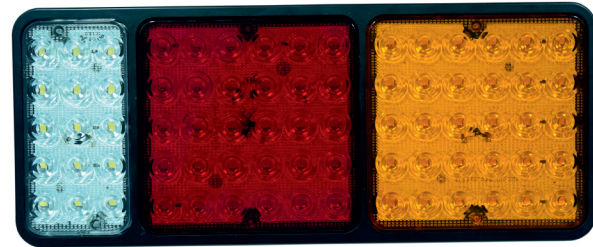

4 CHAMBER EICHER CANTER

12V	24V	Pri Box: 1N Sec Box: 10 N
Part No. TL4CEC12	TL4CEC24