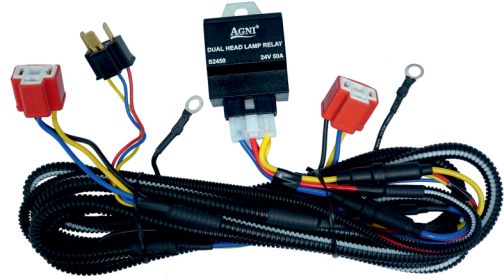

**3 PIN FLASHER-MARUTHI**  
 Part No.  
 12V FM3P

Pri Box: 1N
Sec Box: 12 N

**3 PIN HEAVY FLASHER-BUZZER**  
 Part No.  
 12V FB123PH  
 24V FB243PH

Pri Box: 1N
Sec Box: 10 N

**USP**

- 1ST QUALITY ABS CABIN
- HIGH POWER RELAY
- EFFICIENT AND LONG LASTING

**HLR WIRING KIT CERAMIC 30 AMPS**  
12V  
Part No. S1230K

Pri Box: 1N
Sec Box: 10 N

**HLR WIRING KIT CERAMIC 50 AMPS**  
12V 24V  
Part No. S1250K S2450K

Pri Box: 1N
Sec Box: 10 N

**HLR WIRING KIT BAKELITE 50 AMPS**  
12V  
Part No. S1250KB