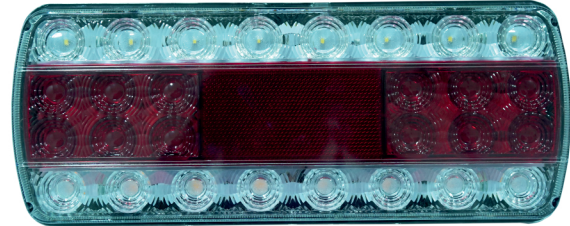

4 CHAMBER EICHER PRO

12V	24V	Pri Box: 1N Sec Box: 10 N
Part No. TL4CEP12	TL4CEP24